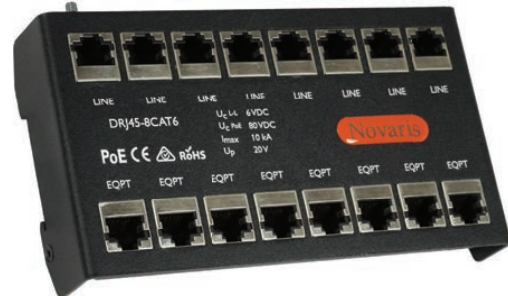

NOVARIS

LEADERS IN SURGE PROTECTION

PROTECT YOUR INFRASTRUCTURE INVESTMENTS
WITH OUR WORLD CLASS TECHNOLOGY

NEW RANGE OF
ETHERNET & POE
SURGE PROTECTION
PRODUCTS

WWW.NOVARIS.COM.AU

NOVARIS

Protect your infrastructure investments with our innovative and proven technology

DRJ45-1CAT6

DIN RAIL 1 PORT PROTECTOR

Novaris NEW DRJ45 Network Protection Products are designed for twisted pair Ethernet systems and utilise a combination of rugged and fine grain protection elements. They are suited for Gigabit Ethernet and PoE applications up to 160W.

DRJ45-8CAT6

DIN RAIL MULTI PORT PROTECTOR

Novaris Network Protection Products are designed for twisted pair Ethernet systems and utilise a combination of rugged and fine grain protection elements. This network protector is suited for industrial DIN mount applications for up to 8 circuits

RJ45-1CAT6-IP67

WATERPROOF PROTECTOR

Novaris Waterproof Network Protection is designed for twisted pair Ethernet systems and POE with a combination of rugged and fine grain protection elements. The waterproof protector is suited for outdoor applications such as network cameras and wireless equipment to IP67.